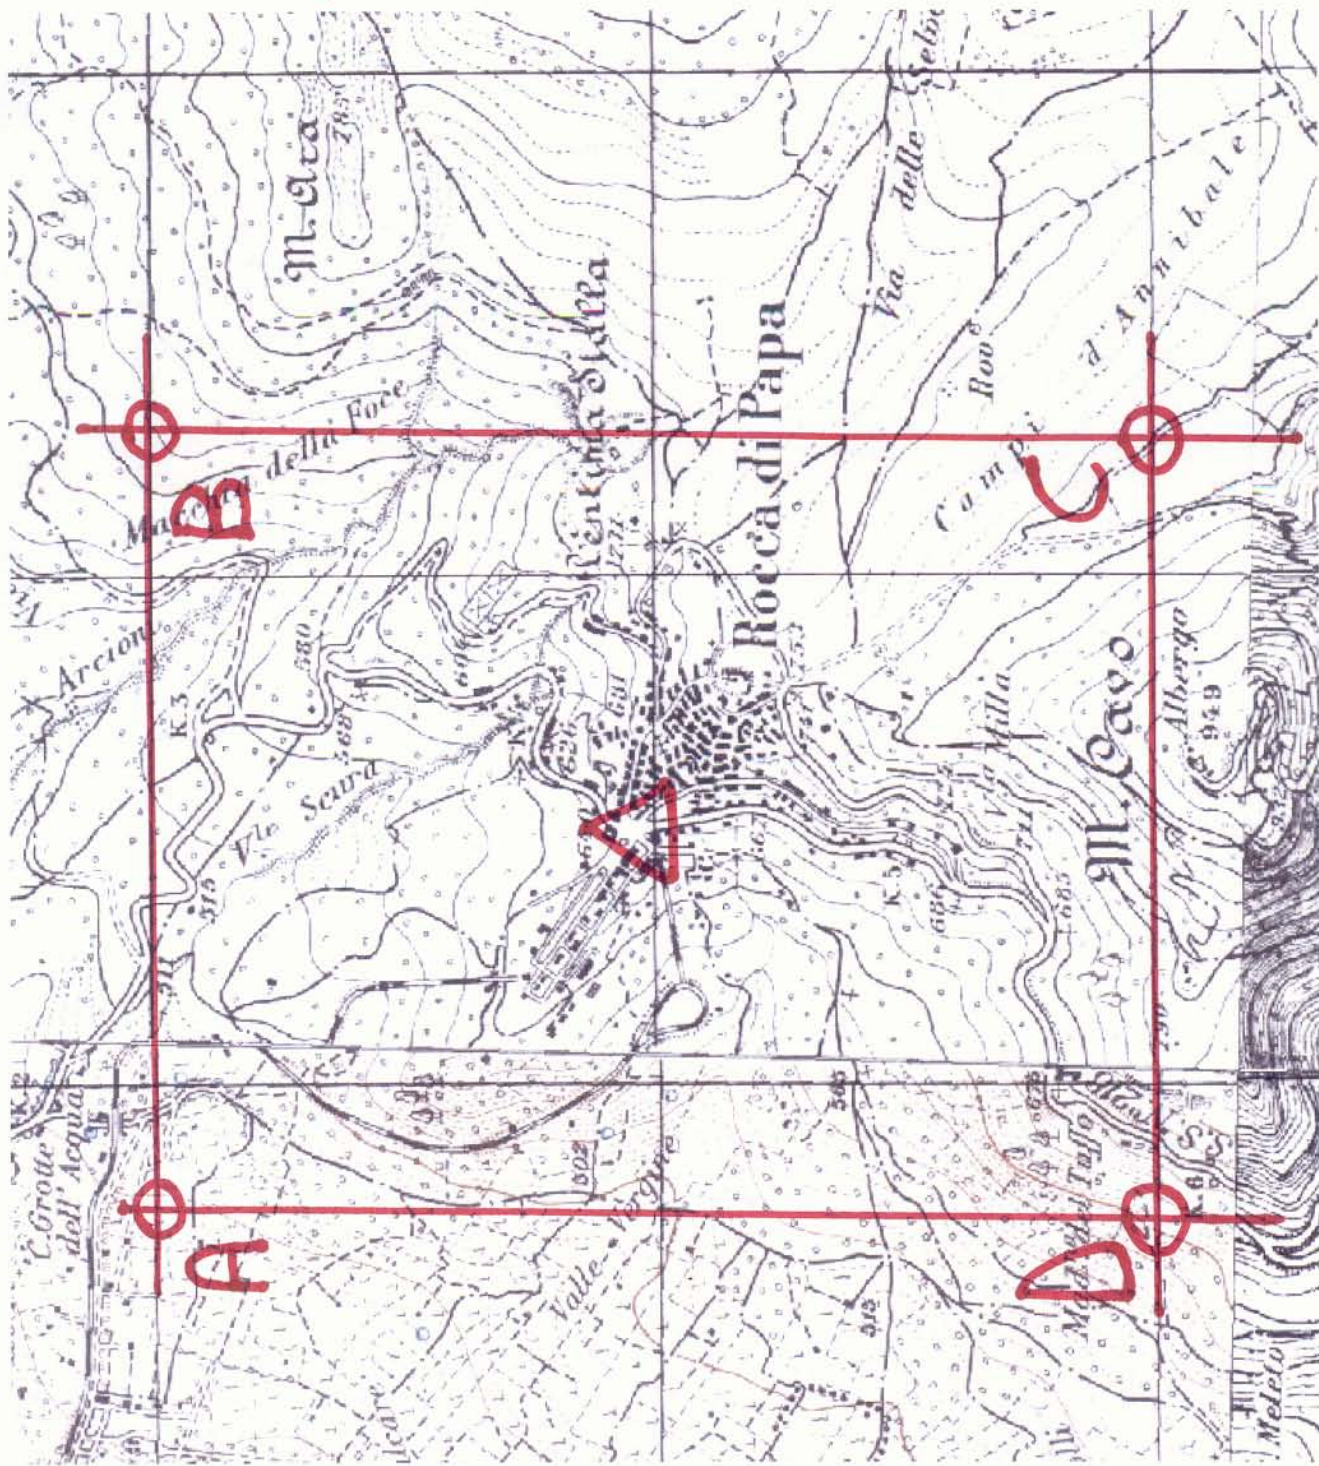

# ROCCA DI PAPA

Coordinate del Baricentro

$\Delta$  Lon  $12^{\circ} 42' 26''$   
Lat  $41^{\circ} 45' 43''$

Coordinate dei vertici  
del Perimetro

A Lon  $12^{\circ} 41' 54''$   
Lat  $41^{\circ} 46' 13''$

B Lon  $12^{\circ} 43' 2''$   
Lat  $41^{\circ} 46' 13''$

C Lon  $12^{\circ} 43' 2''$   
Lat  $41^{\circ} 45' 2''$

D Lon  $12^{\circ} 41' 54''$   
Lat  $41^{\circ} 45' 2''$

Rome 22 dicembre 2009 Tommaso Goffredo B. B. B.